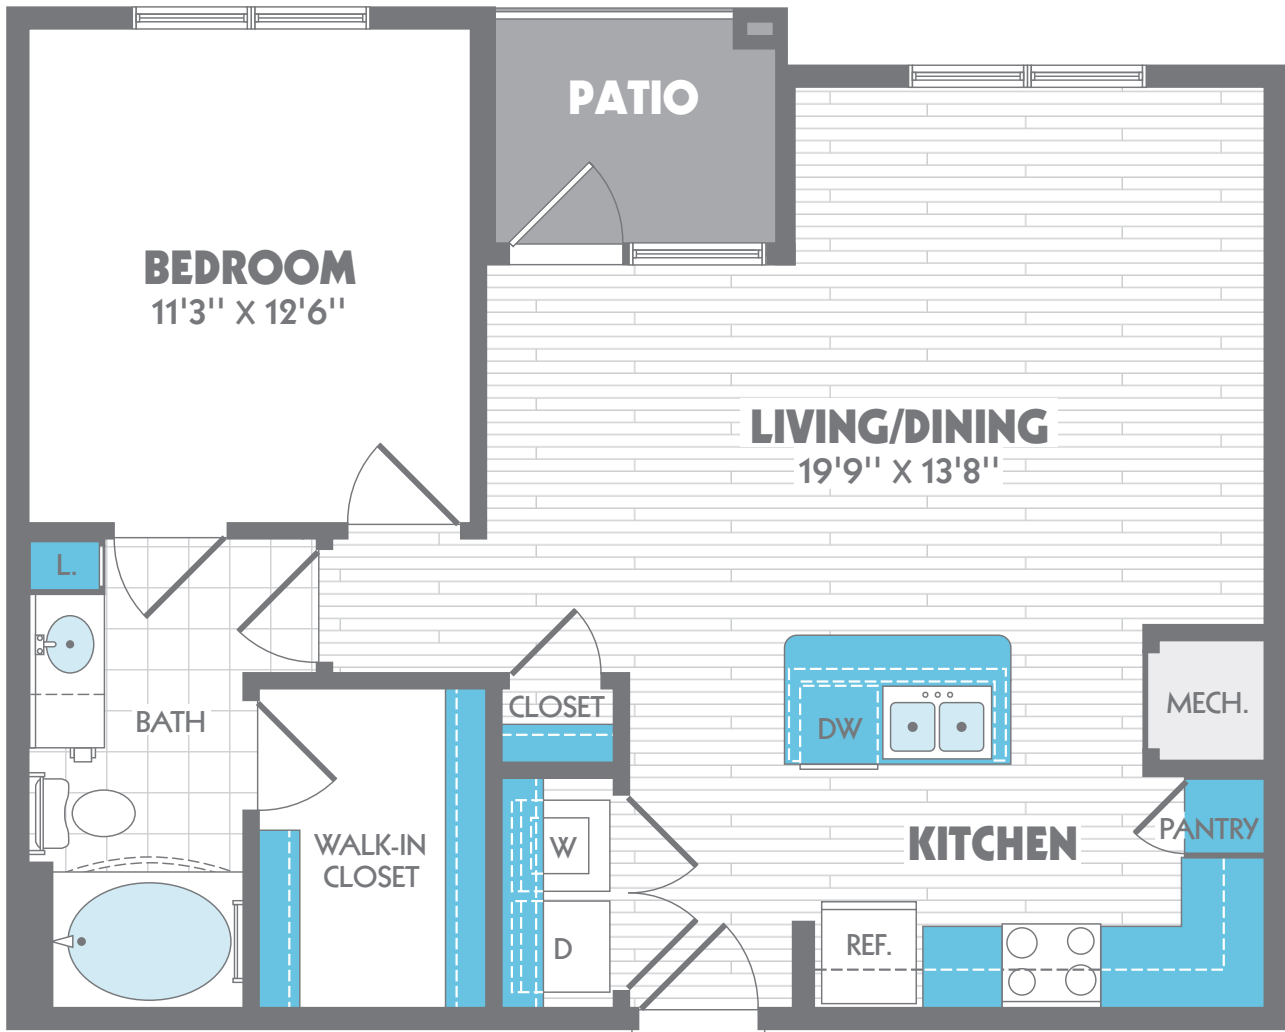

JEFFERSON
WESTSHORE

A2

768 SQ. FT.

+ LIVE WITH MORE +

Floor plans are artist's renderings and actual plans may be different.
All room dimensions are approximations only.

6608 S. Westshore Boulevard, Tampa, FL 33616
813.805.2700 | JeffersonWestshore.com