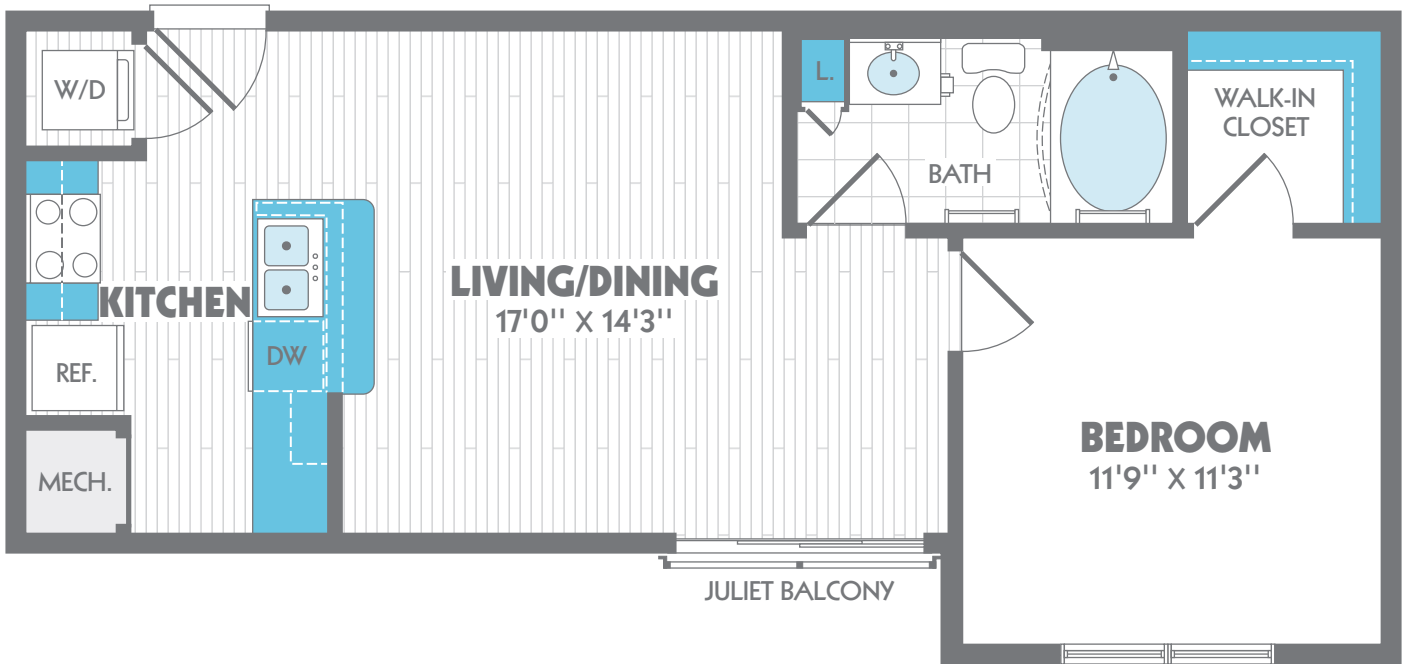

JEFFERSON
WESTSHORE

A1

620 SQ. FT.

+ LIVE WITH MORE +

Floor plans are artist's renderings and actual plans may be different.
All room dimensions are approximations only.

6608 S. Westshore Boulevard, Tampa, FL 33616
813.805.2700 | JeffersonWestshore.com